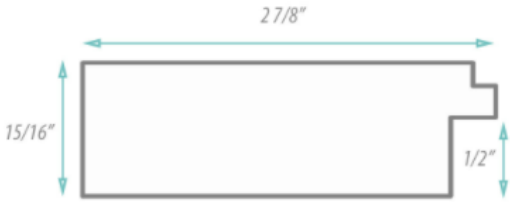

# SPECIFICATION SHEET

**FRAMED MIRROR**  
**MODEL#: FM 80743-15X40**

## FRAMED MIRRORS COLLECTION

- FEATURES:**
- ONE 15X40" HIGH RESOLUTION SILVER PLATE GLASS MIRROR SIZE W/ DECORATIVE FRAME.
  - "WALL HUGGER" HANGER FOR MOUNTING INCLUDED.
  - STANDARD MOUNTING STYLE IS VERTICAL. FOR HORIZONTAL, PLEASE SPECIFY WHEN ORDERING.
  - PACKED IN FOUR WALL (FOLDED DOUBLE WALL) CORRUGATION.
  - STYLE: MODERN
  - COLOR: WHITE
  - FINISH: MATTE

- MIRROR FINISHES:**
- FLAT POLISHED EDGE
  - BEVELED EDGE

**OVERALL SIZE DIMENSION: 19 1/2" WIDE X 44 1/2" HIGH X 1" DEEP**